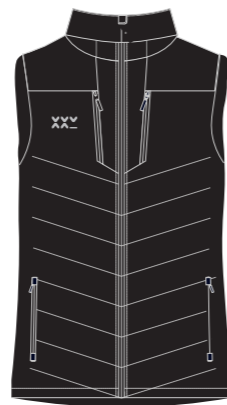

STOCK

CORE X RANGE

CORE X RANGE

CORE X RANGE T-SHIRT

FIT: REGULAR AND FITTED
MATERIAL: OAKLAND HUMMEL, 100% POLYESTER
SIZES: 30/32, 34/36, 38/40, 42/44, 46/48

CORE X RANGE POLO SHIRT

FIT: REGULAR AND FITTED
MATERIAL: OAKLAND HUMMEL, 100% POLYESTER
SIZES: 30/32, 34/36, 38/40, 42/44, 46/48

CORE X RANGE BASELAYER

FIT: REGULAR
MATERIAL: CIMA LYCRA JERSEY, 90% POLYESTER, 10% SPANDEX
SIZES: 26/28, 28/30, 30/32, 34/36, 38/40, 42/44, 46/48

CORE X RANGE RAIN JACKET

FIT: REGULAR AND FITTED
MATERIAL: RIPSTOP PU COATED, 100% POLYESTER
SIZES: 30/32, 34/36, 38/40, 42/44, 46/48

CORE X RANGE GILET

FIT: REGULAR AND FITTED
MATERIAL: RIPSTOP PU COATED, 100% POLYESTER
SIZES: 30/32, 34/36, 38/40, 42/44, 46/48

CORE X RANGE MIDLAYER

FIT: REGULAR AND FITTED
MATERIAL: SAN ANGELO AW21, 88% POLYESTER, 14% SPANDEX KNITTED
SIZES: 30/32, 34/36, 38/40, 42/44, 46/48

SIZES: 22/24, 24/26, 26/28, 28/30, 30/32, 34/36, 38/40, 40/42

CORE X RANGE LADIES PRO GYM SHORT

FIT: REGULAR

MATERIAL: STRETCHED PONGEE, 100% POLYESTER

SIZES: 22/24, 24/26, 26/28, 28/30, 30/32, 34/36, 38/40, 40/42