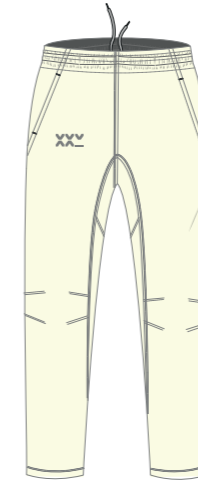

SIZES: 22/24, 24/26, 26/28, 28/30, 30/32, 34/36, 38/40, 40/42

CORE X RANGE

CORE X RANGE
DRAWSTRING BAG

CORE X RANGE
BOOT BAG

CORE X RANGE
BOBBLE HAT

MATERIAL: 100% ACRYLIC

CORE X RANGE
STYLE BACKPACK

CORE X RANGE
SYMO BACKPACK

CORE X RANGE
HOLDALL BAG

SIZES: MEDIUM AND SMALL

CORE X RANGE

CORE X RANGE CRICKET POLO

CREAM

FIT: REGULAR

MATERIAL: MICRO PO CRICKET, 100% POLYESTER

SIZES: 24/26, 26/28, 28/30, 30/32, 32/34, 34/36, 36/40, 42/44

CORE X RANGE CRICKET SLIPOVER

CREAM

FIT: REGULAR

MATERIAL: MICRO SPEEDO, 100% POLYESTER

SIZES: 30/32, 34/36, 38/40, 42/44, 46/48

CORE X RANGE CRICKET MIDLAYER

CREAM

FIT: REGULAR

MATERIAL: MICRO SPEEDO, 100% POLYESTER

SIZES: 30/32, 34/36, 38/40, 42/44, 46/48

CORE X RANGE CRICKET TROUSERS

CREAM

FIT: REGULAR

MATERIAL: MICRO SPEEDO, 100% POLYESTER

SIZES: 20/22, 22/24, 24/26, 26/28, 28/30, 30/32, 32/34, 34/36, 38/40