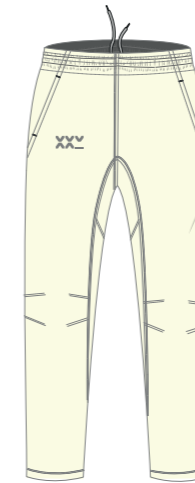

## CORE X RANGE CRICKET POLO

CREAM

FIT: REGULAR

MATERIAL: MICRO PO CRICKET, 100% POLYESTER

SIZES: 24/26, 26/28, 28/30, 30/32, 32/34, 34/36, 36/40, 42/44

## CORE X RANGE CRICKET SLIPOVER

CREAM

FIT: REGULAR

MATERIAL: MICRO SPEEDO, 100% POLYESTER

SIZES: 30/32, 34/36, 38/40, 42/44, 46/48

## CORE X RANGE CRICKET MIDLAYER

CREAM

FIT: REGULAR

MATERIAL: MICRO SPEEDO, 100% POLYESTER

SIZES: 30/32, 34/36, 38/40, 42/44, 46/48

## CORE X RANGE CRICKET TROUSERS

CREAM

FIT: REGULAR

MATERIAL: MICRO SPEEDO, 100% POLYESTER

SIZES: 20/22, 22/24, 24/26, 26/28, 28/30, 30/32, 32/34, 34/36, 38/40