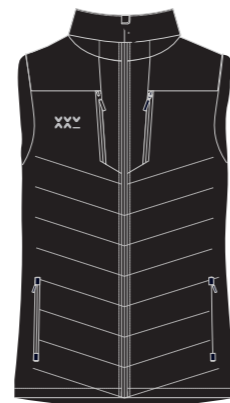

## CORE X RANGE POLO SHIRT

FIT: REGULAR AND FITTED  
MATERIAL: OAKLAND HUMMEL, 100% POLYESTER  
SIZES: 30/32, 34/36, 38/40, 42/44, 46/48

## CORE X RANGE BASELAYER

FIT: REGULAR  
MATERIAL: CIMA LYCRA JERSEY, 90% POLYESTER, 10% SPANDEX  
SIZES: 26/28, 28/30, 30/32, 34/36, 38/40, 42/44, 46/48

## CORE X RANGE RAIN JACKET

FIT: REGULAR AND FITTED  
MATERIAL: RIPSTOP PU COATED, 100% POLYESTER  
SIZES: 30/32, 34/36, 38/40, 42/44, 46/48

## CORE X RANGE GILET

FIT: REGULAR AND FITTED  
MATERIAL: RIPSTOP PU COATED, 100% POLYESTER  
SIZES: 30/32, 34/36, 38/40, 42/44, 46/48