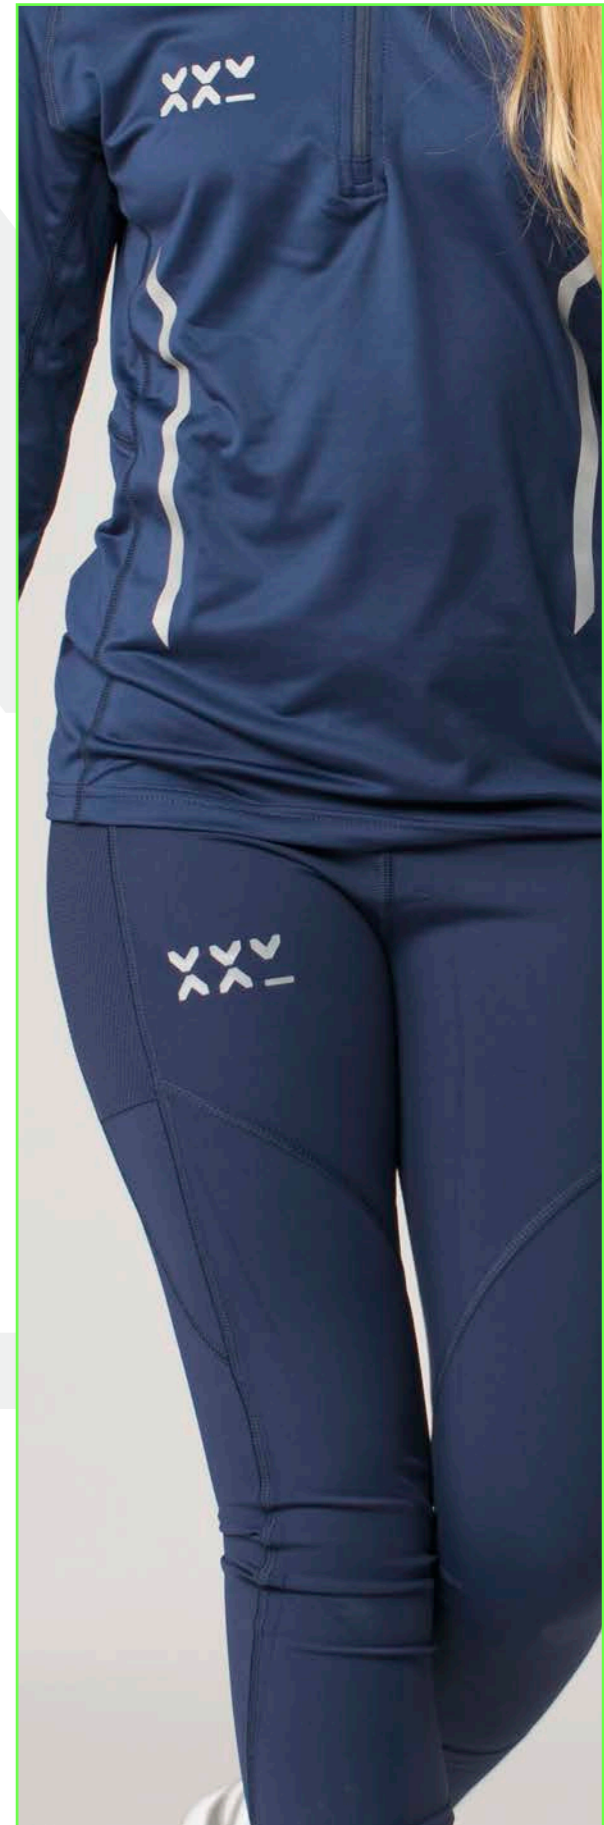

## CORE X RANGE TAPERED TRACKPANT

BLACK NAVY

FIT: REGULAR

MATERIAL: DOUBLE INTERLOCK, 100% POLYESTER

SIZES: 22/24, 24/26, 26/28, 28/30, 30/32, 34/36, 38/40, 40/42

## CORE X RANGE LADIES LEGGINGS

BLACK NAVY

FIT: REGULAR

MATERIAL: NORWALK AW21 KNITTED-UNBRUSHED 78% POLYIMIDE, 22% SPANDEX

SIZES: 22/24, 24/26, 26/28, 28/30, 30/32, 34/36, 38/40, 40/42